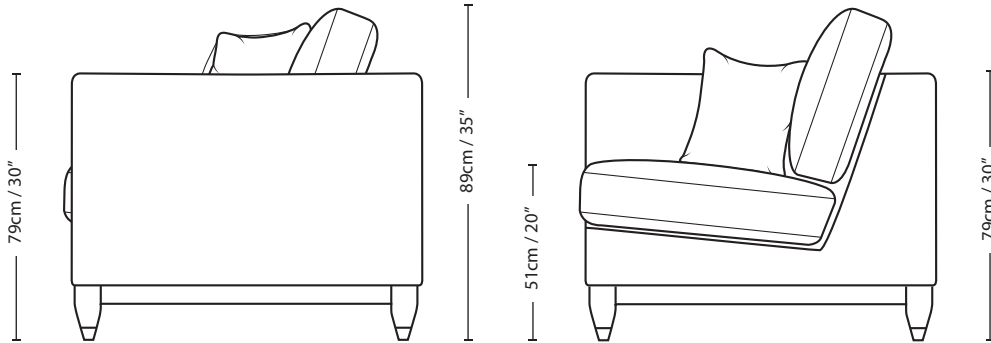

BURLINGTON

1.5 SEATER FORMAL CUSHION

15cm / 6" 102cm / 40" 15cm / 6"

132cm / 52"

Overall Height	Overall Width	Overall Depth	Arm Height	Back Height of Frame	Seat Height	Arm Width	Inside Width Arm to Arm	Seat Depth to Cushions	Seat Depth no Cushions
89cm / 35"	132cm / 52"	99cm / 39"	79cm / 30"	79cm / 30"	51cm / 20"	15cm / 6"	104cm / 40"	56cm / 22"	74cm / 29"

Seating sizes vary to a great extent and particularly wherever there are soft cushions involved, this is magnified with front of seat to back cushion depths, whilst formal back cushions will vary with age and plumping. It is essential to note that scatter back cushion depths will adjust from which point you measure, overtime and with plumping, the accurate measurement does not exist as it will resize each and every time you enjoy its comfort.